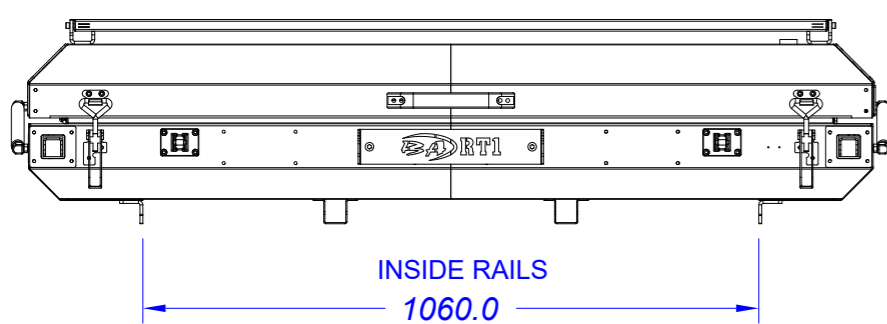

REAR VIEW

COPYRIGHT 2020

This drawing remains the property of Boss Aluminium P/L and must not be copied or reproduced in any way or form without the written consent of Boss Aluminium P/L

Size	A3	Scale	1:10	Project		0985-08-RTT	
THIRD ANGLE PROJECTION		Drawn	D.W	Checked	D.W.	Date	9/07/2020 11:05 AM
BOSS ALUMINIUM Factory 8/208 Canterbury road Bayswater north Victoria3153 Ph:03-9729-3092 Fax:03-9729-3263		Title	0985-08-RTT		Sheet 1	Rev. A	
						Dwg No.	0985-08-RTT