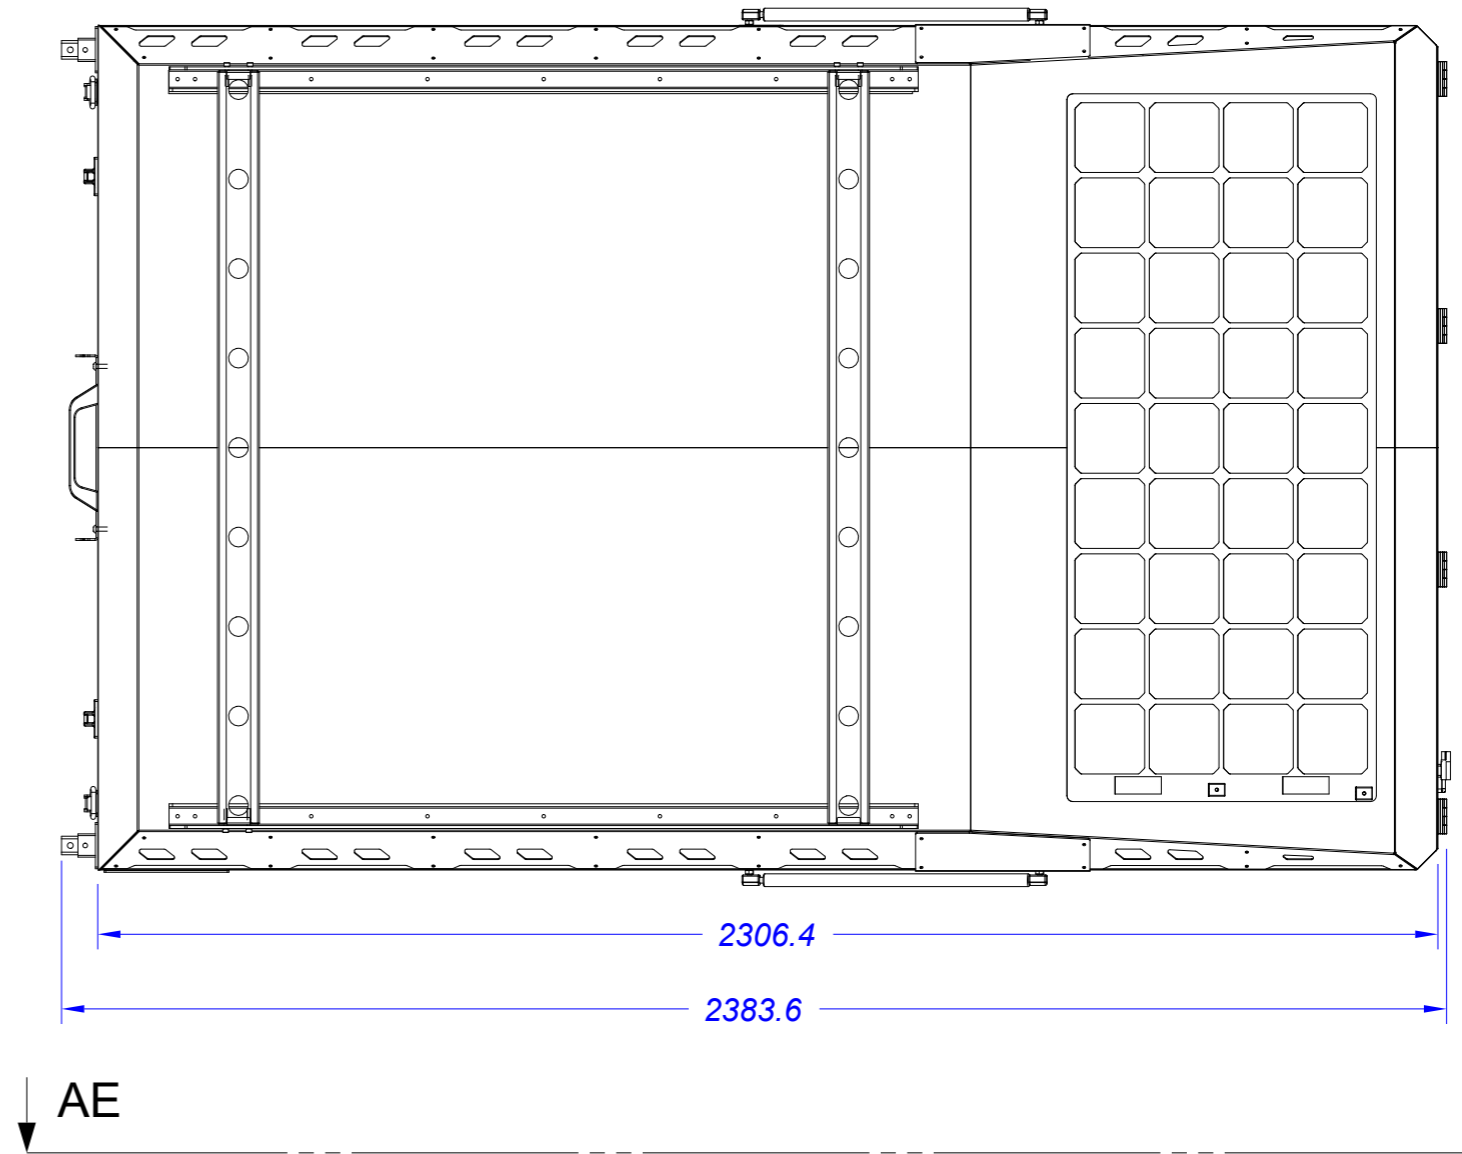

TOP VIEW

COPYRIGHT 2020

This drawing remains the property of Boss Aluminium P/L and must not be copied or reproduced in any way or form without the written consent of Boss Aluminium P/L

Size	A3	Scale	1:10	Project		0985-08-RTT	
THIRD ANGLE PROJECTION		Drawn	D.W	Checked	D.W.	Date	9/07/2020 11:05 AM
BOSS ALUMINIUM Factory 8/208 Canterbury road Bayswater north Victoria3153 Ph:03-9729-3092 Fax:03-9729-3263		Title	0985-08-RTT		Sheet 1	Rev. A	
						Dwg No.	0985-08-RTT