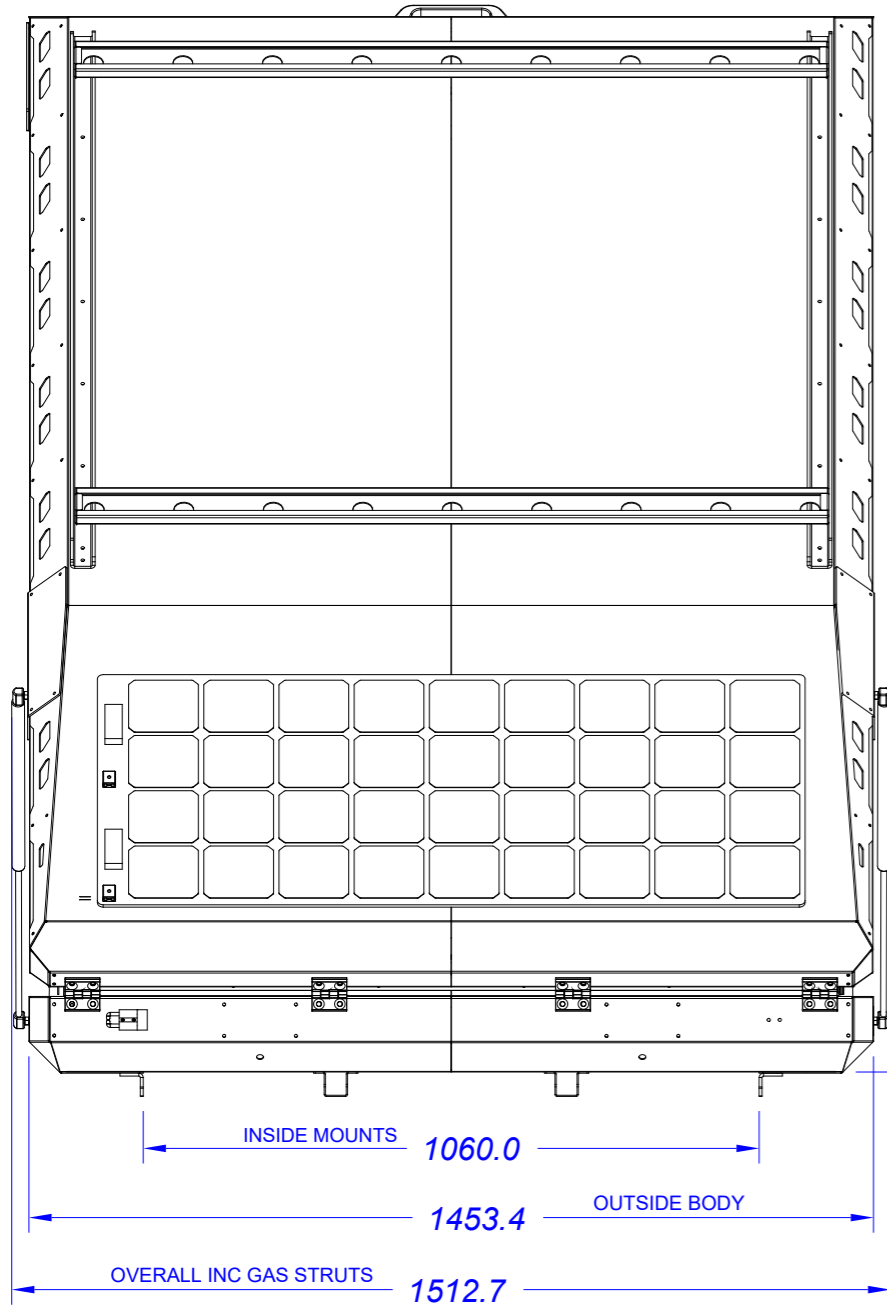

FRONT VIEW

TOP VIEW

R/H SIDE VIEW

REAR VIEW

COPYRIGHT 2020

This drawing remains the property of Boss Aluminium P/L and must not be copied or reproduced in any way or form without the written consent of Boss Aluminium P/L

Size	A3	Scale	1:10	Project		0985-08-RTT	
THIRD ANGLE PROJECTION		Drawn	D.W	Checked	D.W.	Date	9/07/2020 11:05 AM
BOSS ALUMINIUM Factory 8/208 Canterbury road Bayswater north Victoria3153 Ph:03-9729-3092 Fax:03-9729-3263		Title	0985-08-RTT		Sheet 1	Rev. A	
						Dwg No.	0985-08-RTT